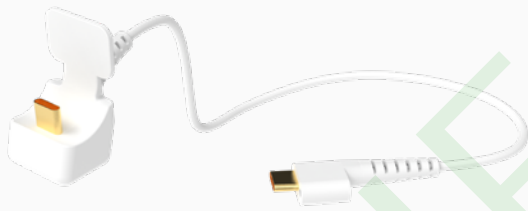

Catalogue

MEXBOX001

- 1.Security box for watch display
- 2.Mechanical security and alarm security

MEXBOX002

- 1.Security box for earbuds MEXBOX002
- 2.Mechanical security and alarm security

SCREWDRIVER-TOL-001
TOL001

REMOTE-CONTROLLER-RC-001
RC 001

POWER-ADPTOR-PSE
PSE

MS001-V-3

Color:White (Black can be customized)
Alarm Volume: 100db
Support tablet ,Earphone ,cellphone

Vertical-Sensor

A - Micro
C - Type-c
L - Lighting

**Vertical-Ear-C
Vertical-Ear-L**

**Clamp-Vertical-001
Clamp-Vertical-T**

**SCREWDRIVER-TOL-001
TOL001**

**REMOTE-CONTROLLER-RC-001
RC 001**

**POWER-ADPTOR-PSE
PSE**

MS003-V
 Color:White (Black can be customized)
 Alarm Volume: 100db
 Support tablet ,Earphone ,cellphone