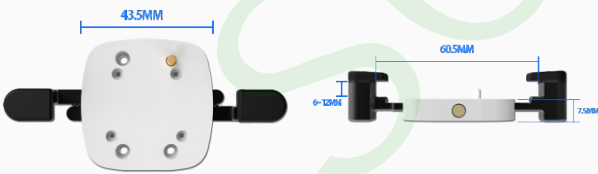

Recoiler stand with 2 adjustable metal brackets

Charger-RS-MICRO-001

Charger-RS-LIGHTING