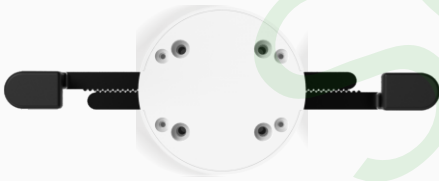

2 adjustable metal brackets for tablet (Size : 120-235mm)

CHARGING-CABLE

SEN-MS-001-Micro
SEN-MS-002 Typec
SEN-MS-003 Lighting

REMOTE-CONTROLLER-RC-001 RC 001

Clamp-003-T

SCREWDRIVER-TOL-001 TOL001

POWER-ADPTOR-PSE PSE