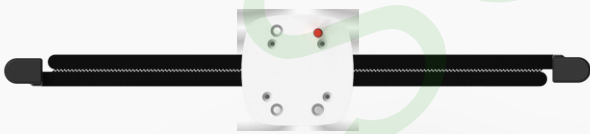

Recoiler stand with 2 adjustable metal brackets for tablet

Charger-RS-MICRO-001

Charger-RS-MICRO-002

Charger-RS-LIGHTNING

Charger-RS-USB-C

Clamp-RS-T

SCREWDRIVER-TOL-001
TOL001

REMOTE-CONTROLLER-RC-001
RC 001

POWER-ADPTOR-PSE
PSE

MS 001

38CM height ,2 port connectors .
Flat stand for wall mout display
One locked sensor cable with led
Second port to protect Accessories

CHARGING-CABLE
SEN-MS-001-Micro
SEN-MS-002 Typec
SEN-MS-003 Lighting