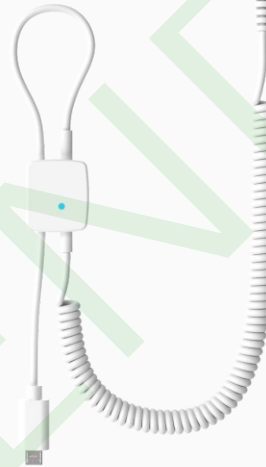

PSE

MH 001

Headphone stand
Support Earphone ,headset display
support headset charging with micro or typec wire

SENSOR-HEAD-LOOP

SENSOR-HEAD-MICRO
SENSOR-HEAD-USB-C

REMOTE-CONTROLLER-RC-001
RC001

SCREWDRIVER-TOL-001
TOL001