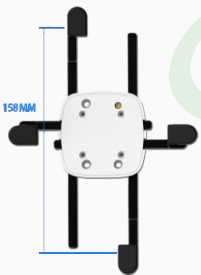

RS 001-2 Ultra High Security

Recoiler stand with 4 adjustable metal brackets

Charger-RS-MICRO-001

Charger-RS-LIGHTING