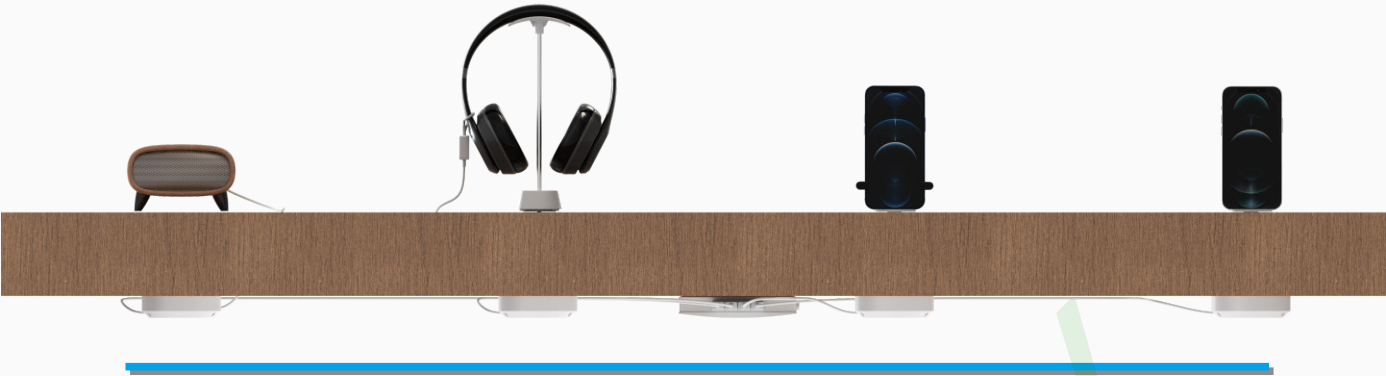

Recoiler-Sensor-stand

Recoiler sensor for cellphone ,speaker ,headphone

MC040,MC060,MC080