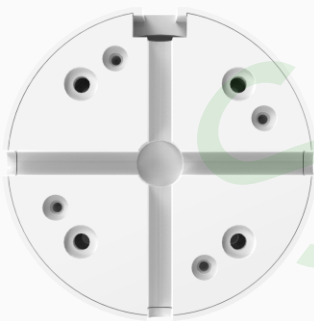

MS 004

58MM height
High stand for cellphone
One locked sensor cable with led

CHARGING-CABLE

SEN-MS-001-Micro
SEN-MS-002 Typec
SEN-MS-003 Lighting

REMOTE-CONTROLLER-RC-001

RC 001

SCREWDRIVER-TOL-001

TOL001

POWER-ADPTOR-PSE

PSE

MS 004-1 High security

2 adjustable metal brackets for cellphone (Size : 65-120mm)

CHARGING-CABLE

SEN-MS-001-Micro
SEN-MS-002 Typec
SEN-MS-003 Lighting

REMOTE-CONTROLLER-RC-001

RC 001