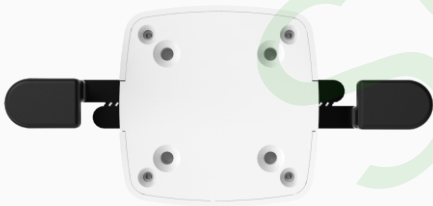

Clamp-001

SCREWDRIVER-TOL-001

TOL001

POWER-ADPTOR-PSE

PSE