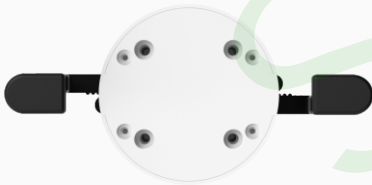

POWER-ADPTOR-PSE

PSE

MS 004-1 High security

2 adjustable metal brackets for cellphone (Size : 65-120mm)

CHARGING-CABLE

SEN-MS-001-Micro
SEN-MS-002 Typec
SEN-MS-003 Lighting

REMOTE-CONTROLLER-RC-001

RC 001