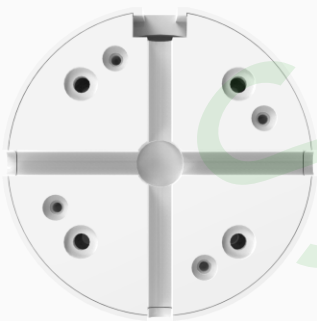

SCREWDRIVER-TOL-001

TOL001

POWER-ADPTOR-PSE

PSE